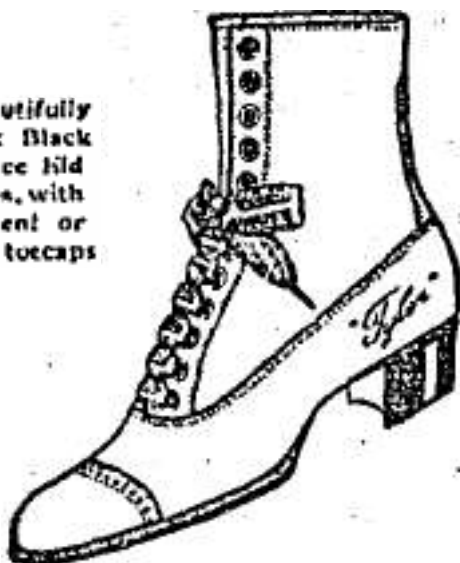

Relyt

The Reliable Footwear
for Ladies and Men.

Fit, Style and Service unsurpassed by any
others at the price.

Beautifully
Soft Black
Glace kid
tops, with
patent or
sell toecaps

Boots and shoes for Ladies 10/6 & 11/9
Boots for Men ... 10/6 & 11/9

Black Box
Calf Tops.
Sizes and
half sizes.

Unmatchable bargains in lines for
heavy wear for every member of
the family, at prices wonderfully low
when dependable wearing quality
is considered—as it must be in
these days.